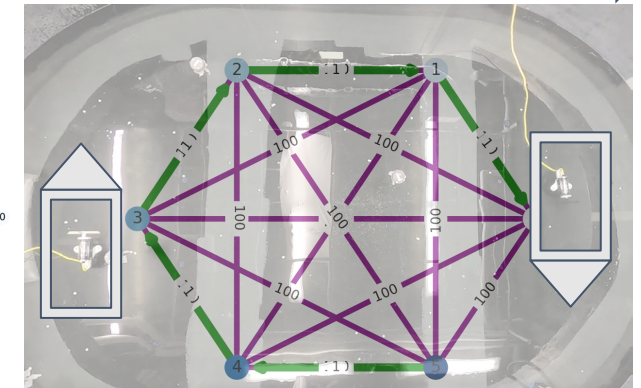

Nathan Phan

All Drifter Positions in Single Gyre

Quantitative
Experimentation

Algorithm
Implementation

Applicati
on

Rudimentary
Intuition Built