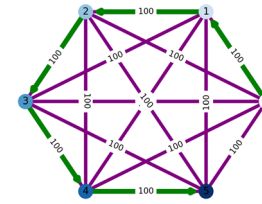

Nathan Phan

All Drifter Positions in Single Gyre

Quantitative
Experimentation

Algorithm
Implementation

Applicati
on

Rudimentary
Intuition Built