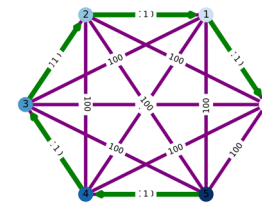

Nathan Phan

All Drifter Positions in Single Gyre

Quantitative
Experimentation

Algorithm
Implementation

Applicati
on

Rudimentary
Intuition Built