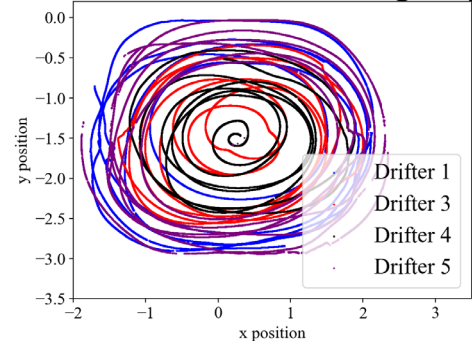

Nathan Phan

All Drifter Positions in Single Gyre

Quantitative
Experimentation

Algorithm
Implementation

Applicati
on

Rudimentary
Intuition Built