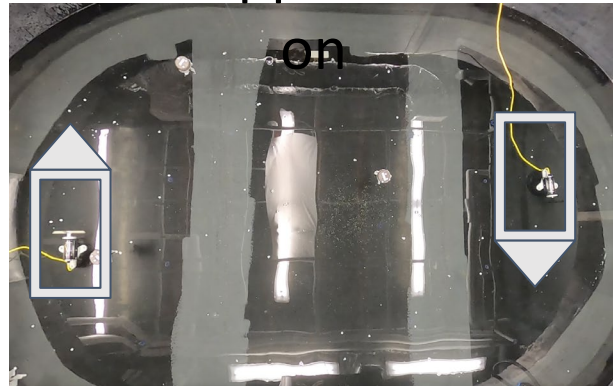

Nathan Phan

All Drifter Positions in Single Gyre

Quantitative
Experimentation

Algorithm
Implementation

Applicati
on

Rudimentary
Intuition Built