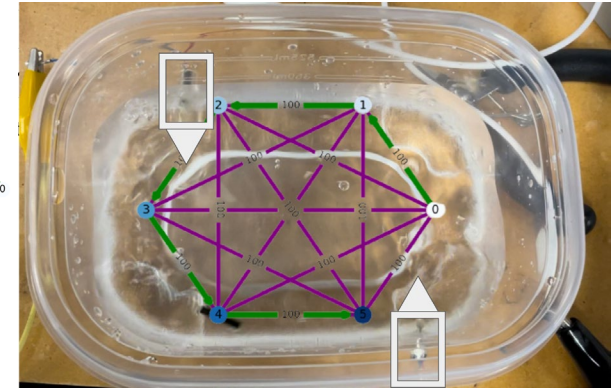

Design and Experimentation of Complex Dynamical Systems for Intelligent Navigation

Nathan Phan

Poster B12

SUNFEST REU Program

PI: Ani Hsieh

Mentors: Victoria Edwards and Thales C. Silva

Design and Experimentation of Complex Dynamical Systems for Intelligent Navigation

Nathan Phan

All Drifter Positions in Single Gyre

Quantitative
Experimentation

Algorithm
Implementation

Applicati
on

Rudimentary
Intuition Built